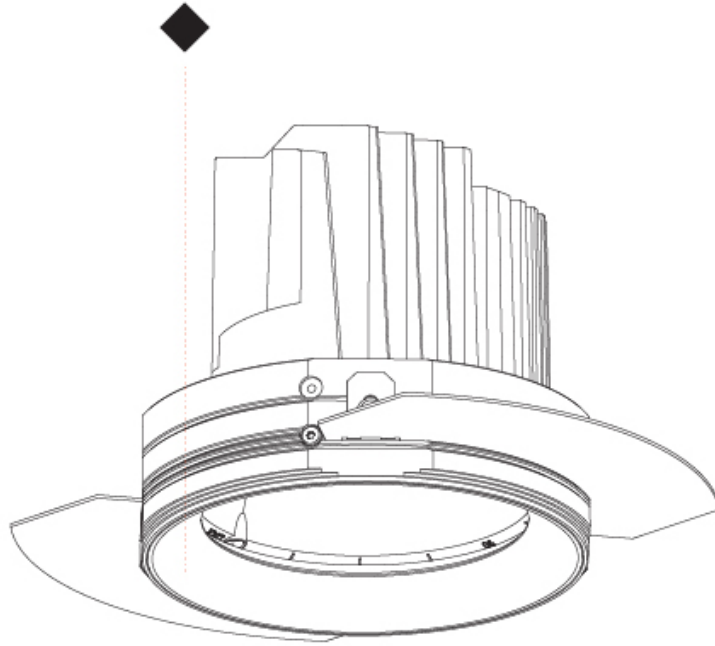

140mm 5 1/2" | 150mm 5 7/8" | 10 | 12 1/2 | 15 | 25mm ± 30° | 355° | ↑

BIONIQ ROUND ADJUSTABLE TRIMLESS

A35188-

PROJECT

TYPE

SPECIFIER

QUANTITY

DATE